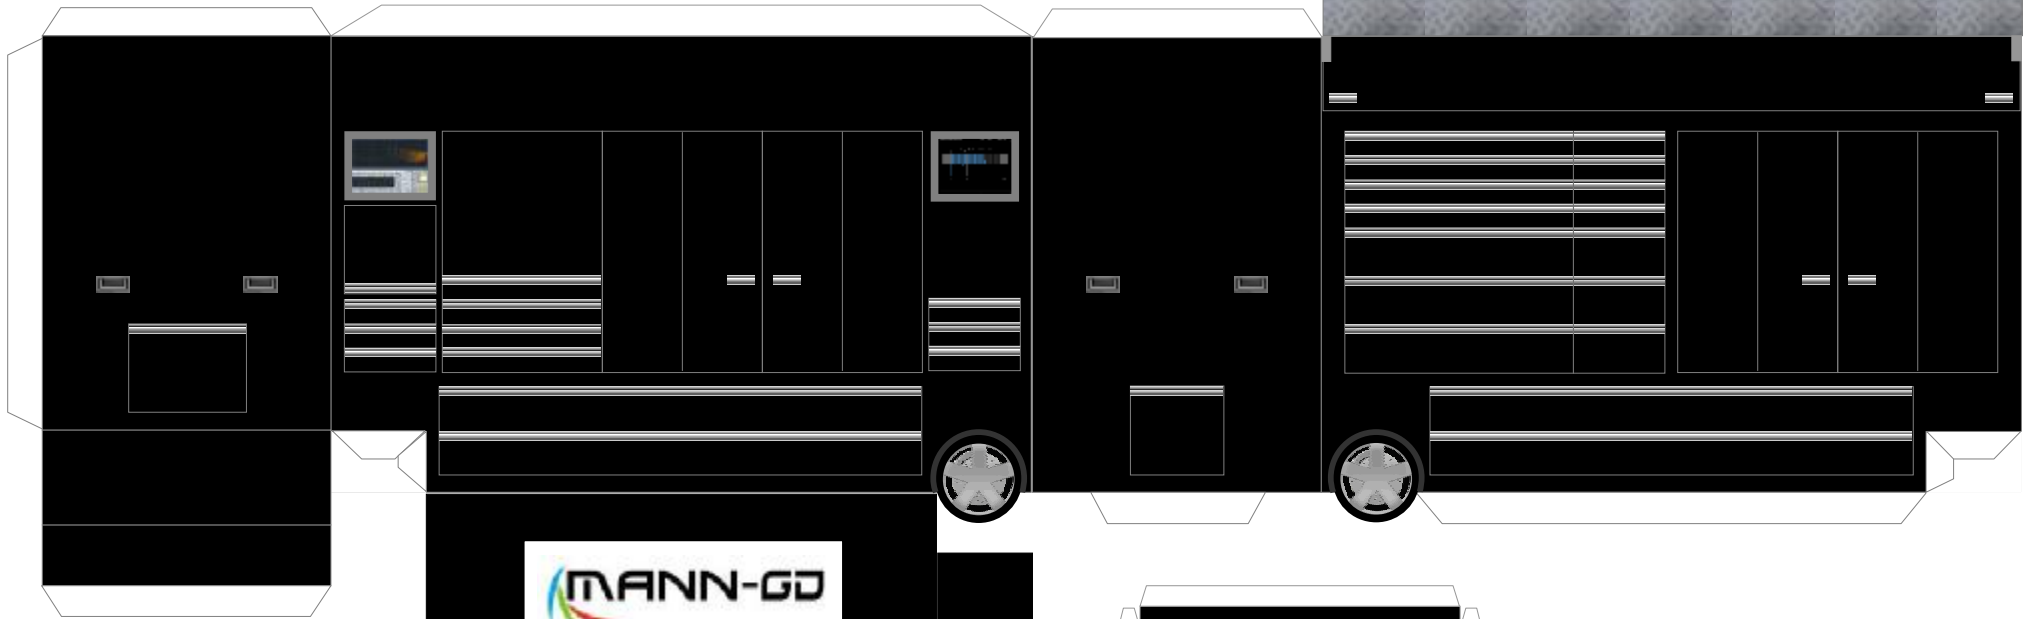

NASCAR pitbox groß schwarz

  
© Peter Mann 2009  
for private use only

  
© Peter Mann 2009  
for private use only